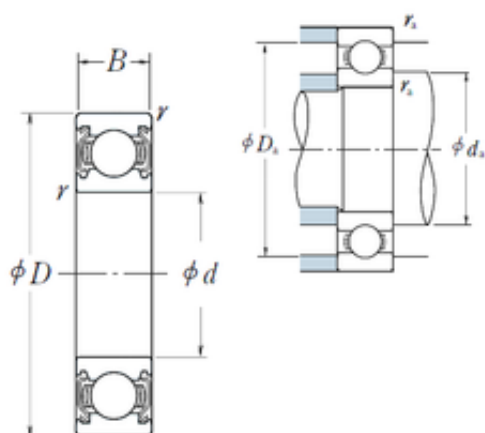

Bofa Import and Export Co., Ltd.

6202zz 6000z 6804 Z 6204 6205 Air Conditioning Compressor NSK 6203 Ball Bearing

Bearing No. 6202zz

Size	15x35x11 mm
Bore Diameter	15 mm
Outer Diameter	35 mm
Width	11 mm
d	15 mm
D	35 mm
B	11 mm
C	11 mm
r min.	0,6 mm
da min.	19 mm
da max	20,5 mm
Da max.	31 mm
ra max.	0,6 mm
Weight	0,045 Kg
Basic dynamic load rating (C)	7,65 kN
Basic static load rating (C0)	3,75 kN
(Grease) Lubrication Speed	20 000 r/min
Category	Single Row Ball Bearings
Inventory	0.0
Manufacturer Name	NSK
Minimum Buy Quantity	N/A
Weight / Kilogram	0.02
EAN	0029176014024
Product Group	B00308
Enclosure	2 Metal Shields

6202zz Bearing 2D drawings and 3D CAD models

Bofa Import and Export Co., Ltd.

Precision Class	ABEC 1 ISO P0
Maximum Capacity / Filling Slot	No
Rolling Element	Ball Bearing
Snap Ring	No
Internal Special Features	No
Cage Material	Steel
Internal Clearance	C0-Medium
Inch - Metric	Metric
Long Description	15MM Bore; 35MM Outside Diameter; 11MM Outer Race Diameter; 2 Metal Shields; Ball Bearing; ABEC 1 ISO P0; No Filling Slot; No Snap Ring; No Internal Special Features
Category	Single Row Ball Bearing
UNSPSC	31171504
Harmonized Tariff Code	8482.10.50.68
Noun	Bearing
Keyword String	Ball
Manufacturer URL	http://www.nskamericas.com
Manufacturer Item Number	6202ZZ
Weight / LBS	0.045
Bore	0.591 Inch 15 Millimeter
Outside Diameter	1.378 Inch 35 Millimeter
Outer Race Width	0.433 Inch 11 Millimeter
bore diameter:	15 mm
static load capacity:	3750 N
outside diameter:	35 mm
precision rating:	ABEC 1 (ISO Class Normal)
overall width:	11 mm
finish/coating:	Uncoated