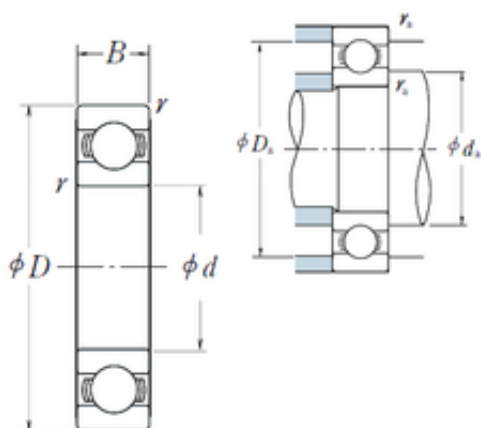

## Bofa Import and Export Co., Ltd.

High quality NSK NTN Deep Groove Ball  
Bearing 6200 6201 6202 6203 6204 6205 6206 6207  
6208 Types Of Bearing

Bearing No. 6200

Size	10x30x9 mm
Bore Diameter	10 mm
Outer Diameter	30 mm
Width	9 mm
d	10 mm
D	30 mm
B	9 mm
C	9 mm
r min.	0,6 mm
da min.	14 mm
da max	16 mm
Da max.	26 mm
ra max.	0,6 mm
Weight	0,032 Kg
Basic dynamic load rating (C)	5,1 kN
Basic static load rating (C0)	2,39 kN
(Grease) Lubrication Speed	24 000 r/min
(Oil) Lubrication Speed	30 000 r/min
Category	Single Row Ball Bearings
Inventory	0.0
Manufacturer Name	NSK
Minimum Buy Quantity	N/A
Weight / Kilogram	0.01
EAN	0029176013546

6200 Bearing 2D drawings and 3D CAD models

## Bofa Import and Export Co., Ltd.

Product Group	B00308
Enclosure	Open
Precision Class	ABEC 1   ISO P0
Maximum Capacity / Filling Slot	No
Rolling Element	Ball Bearing
Snap Ring	No
Internal Special Features	No
Cage Material	Steel
Internal Clearance	C0-Medium
Inch - Metric	Metric
Long Description	10MM Bore; 30MM Outside Diameter; 9MM Outer Race Diameter; Open; Ball Bearing; ABEC 1   ISO P0; No Filling Slot; No Snap Ring; No Internal Special Features
Category	Single Row Ball Bearing
UNSPSC	31171504
Harmonized Tariff Code	8482.10.50.68
Noun	Bearing
Keyword String	Ball
Manufacturer URL	<a href="http://www.nskamericas.com">http://www.nskamericas.com</a>
Manufacturer Item Number	6200
Weight / LBS	0.029
Outside Diameter	1.181 Inch   30 Millimeter
Outer Race Width	0.354 Inch   9 Millimeter
Bore	0.394 Inch   10 Millimeter
bore diameter:	10 mm
closure type:	Open
outside diameter:	30 mm
internal clearance:	Normal Clearance
overall width:	9 mm