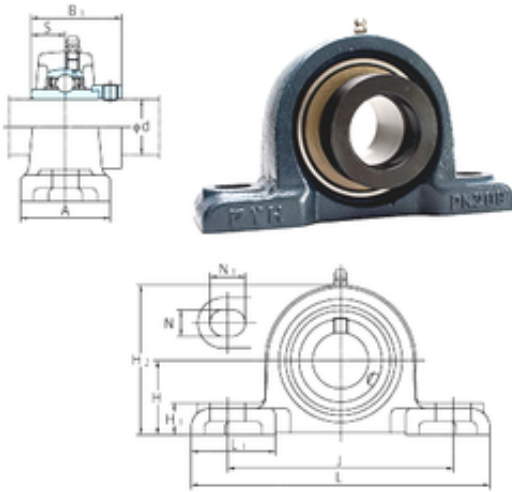

## FYH NAPK207-23 bearing units

Bearing No. NAPK207-23

Bore Diameter	36,5125 mm
d	36,5125 mm
H	46 mm
A	48 mm
B1	51,1 mm
H1	19 mm
H2	92 mm
J	127 mm
L	167 mm
L1	45 mm
N	14 mm
N1	19 mm
S	18,8 mm
Bolt (G)	1/2
Weight	2 Kg
Basic dynamic load rating (C)	25,7 kN
Basic static load rating (C0)	15,4 kN

NAPK207-23 Bearing 2D drawings and 3D CAD models