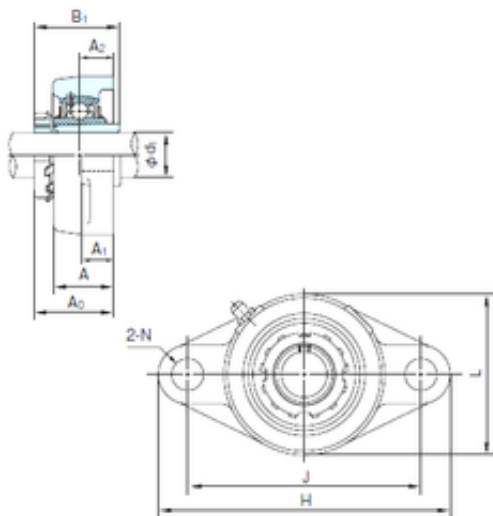

Bofa Import and Export Co., Ltd.

NACHI UKFL306+H2306 bearing units

Bearing No. UKFL306+H2306

| | |
|---------------|---------|
| Bore Diameter | 25 mm |
| d1 | 25 mm |
| A0 | 40.5 mm |
| A | 32 mm |
| A1 | 15 mm |
| B1 | 38 mm |
| H | 180 mm |
| J | 134 mm |
| L | 90 mm |
| L1 | 94 mm |
| N | 23 mm |
| Bolt (G) | M20 |
| A2 | 18 mm |

UKFL306+H2306 Bearing 2D drawings and 3D CAD models