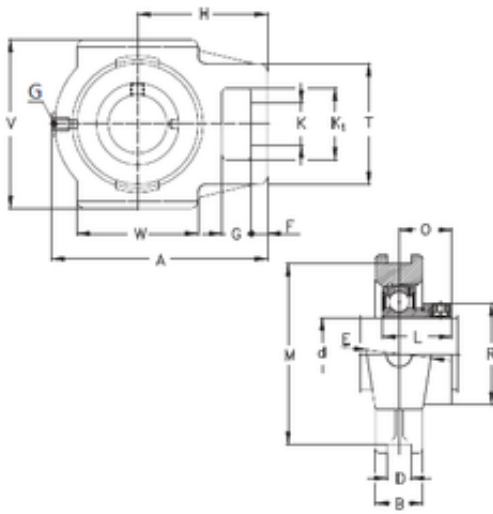

Bofa Import and Export Co., Ltd.

65 mm x 25 mm x 50 mm NKE RTUEY65 bearing units

Bearing No. RTUEY65

RTUEY65 Bearing 2D drawings and 3D CAD models

Bore Diameter	65 mm
d	65 mm
V	166 mm
K1	70 mm
O	44,4 mm
A	214 mm
B	50 mm
D	25 mm
E	70 mm
F	20 mm
G	35 mm
H	135 mm
K	41 mm
L	74,6 mm
M	151 mm
T	110 mm
W	120 mm
Thread (G)	R1/8 "