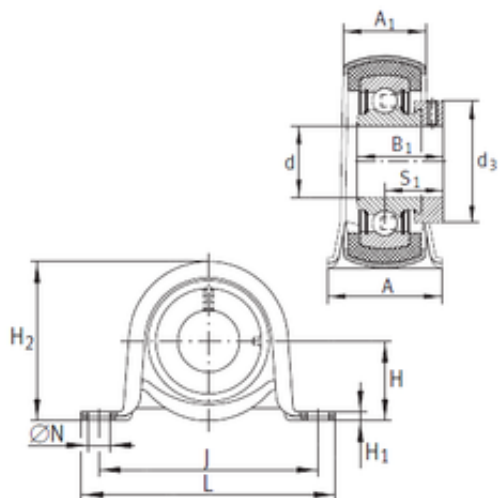

### INA RPB15 bearing units

Bearing No. RPB15

RPB15 Bearing 2D drawings and 3D CAD models

Bore Diameter	15 mm
d	15 mm
S1	22,1 mm
d3	28 mm
A	31,8 mm
A1	22,3 mm
B1	28,6 mm
H	25,4 mm
H1	3,3 mm
H2	50,1 mm
J	76 mm
L	98,4 mm
N	9,5 mm
Category	Bearings
Inventory	0.0
Manufacturer Name	SCHAEFFLER GROUP
Minimum Buy Quantity	N/A
Weight / Kilogram	0.23
Product Group	M06110