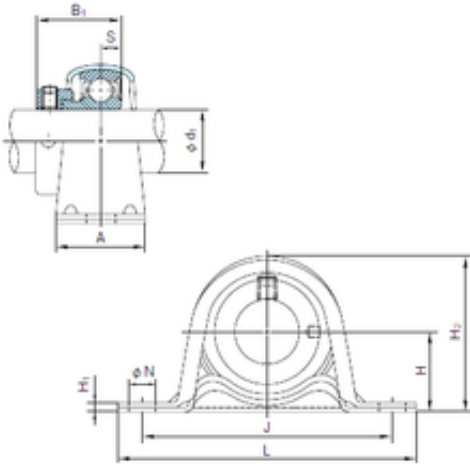

Bofa Import and Export Co., Ltd.

NACHI UCF305 bearing units

Bearing No. UCF305

UCF305 Bearing 2D drawings and 3D CAD models

Bore Diameter	25 mm
d1	25 mm
A0	39 mm
A	29 mm
A1	13 mm
B	38 mm
J	80 mm
L	110 mm
N	16 mm
S	15 mm
Bolt (G)	M14
A2	16 mm