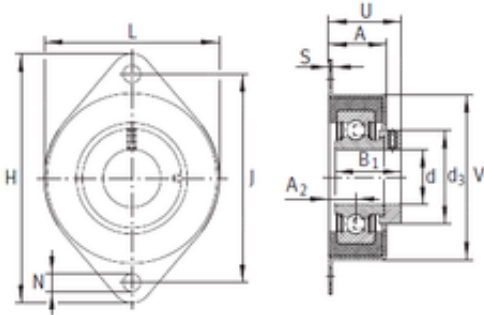

## INA RCSMF12 bearing units

RCSMF12 Bearing 2D drawings and 3D CAD models

Bearing No. RCSMF12

Bore Diameter	12 mm
d	12 mm
V	68 mm
U	34,8 mm
d3	28 mm
A	27 mm
B1	28,6 mm
H	114 mm
J	92 mm
L	70 mm
N	10,5 mm
S	1,5 mm
A2	12,7 mm
Category	Bearings
Inventory	0.0
Manufacturer Name	SCHAEFFLER GROUP
Minimum Buy Quantity	N/A
Weight / Kilogram	0.323
Product Group	M06110